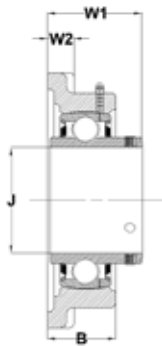

## Cast iron housing - radial insert bearing grub screws in inner ring

PFI part number	Grease nipple	J (mm)	J (inch)	D (mm)	A (mm)	B (mm)
UCF203-3L	Yes	17,000	-	64	86	25,5
UCF204-12-3L	Yes	19,050	3/4	64	86	25,5
UCF204-3L	Yes	20,000	-	64	86	25,5
UCF205-14-3L	Yes	22,225	7/8	70	95	27,0
UCF205-15-3L	Yes	23,813	15/16	70	95	27,0
UCF205-16-3L	Yes	25,400	1	70	95	27,0
UCF205-3L	Yes	25,000	-	70	95	27,0
UCF206-18-3L	Yes	28,575	1 1/8	83	108	31,0
UCF206-20-3L	Yes	31,750	1 1/4	83	108	31,0
UCF206-3L	Yes	30,000	-	83	108	31,0
UCF207-20-3L	Yes	31,750	1 1/4	92	117	34,0
UCF207-21-3L	Yes	33,338	1 5/16	92	117	34,0
UCF207-22-3L	Yes	34,925	1 3/8	92	117	34,0
UCF207-23-3L	Yes	36,513	1 7/16	92	117	34,0
UCF207-3L	Yes	35,000	-	92	117	34,0
UCF208-24-3L	Yes	38,100	1 1/2	102	130	36,0
UCF208-3L	Yes	40,000	-	102	130	36,0
UCF209-28-3L	Yes	44,450	1 3/4	105	137	38,0
UCF209-3L	Yes	45,000	-	105	137	38,0
UCF210-32-3L	Yes	50,800	2	111	143	40,0
UCF210-3L	Yes	50,000	-	111	143	40,0
UCF211-32-3L	Yes	50,800	2	130	163	43,0
UCF211-3L	Yes	55,000	-	130	163	43,0
UCF212-3L	Yes	60,000	-	143	175	48,0

### NSW LOCATION

Unit 7 / 70 Holbeche Road, Arndell Park NSW 2148  
(02) 9674 8611

salesnsw@chainanddrives.com.au

W2 (mm)	C (mm)	W1 (mm)	Cross reference		Standard packing quantity (SPQ)
12	12	33,3	INA	UCF203	10
12	12	33,3	INA	UCF204-12	10
12	12	33,3	INA	UCF204	10
14	12	35,8	INA	UCF205-14	10
14	12	35,8	INA	UCF205-15	10
14	12	35,8	INA	UCF205-16	10
14	12	35,8	INA	UCF205	10
14	12	40,2	INA	UCF206-18	10
14	12	40,2	INA	UCF206-20	10
14	12	40,2	INA	UCF206	10
16	14	44,4	INA	UCF207-20	10
16	14	44,4	INA	UCF207-21	10
16	14	44,4	INA	UCF207-22	10
16	14	44,4	INA	UCF207-23	10
16	14	44,4	INA	UCF207	10
16	16	51,2	INA	UCF208-24	4
16	16	51,2	INA	UCF208	4
18	16	52,2	INA	UCF209-28	4
18	16	52,2	INA	UCF209	4
18	16	54,6	INA	UCF210-32	4
18	16	54,6	INA	UCF210	4
20	19	58,4	INA	UCF211-32	2
20	19	58,4	INA	UCF211	2
20	19	68,7	INA	UCF212	2