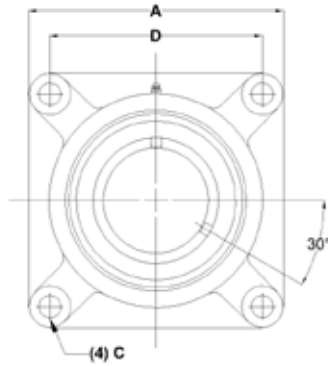

## Cast iron housing - radial insert bearing grub screws in inner ring

PFI part number	Grease nipple	J (mm)	J (inch)	D (mm)	A (mm)	B (mm)
UCF203-3L	Yes	17,000	-	64	86	25,5
UCF204-12-3L	Yes	19,050	3/4	64	86	25,5
UCF204-3L	Yes	20,000	-	64	86	25,5
UCF205-14-3L	Yes	22,225	7/8	70	95	27,0
UCF205-15-3L	Yes	23,813	15/16	70	95	27,0
UCF205-16-3L	Yes	25,400	1	70	95	27,0
UCF205-3L	Yes	25,000	-	70	95	27,0
UCF206-18-3L	Yes	28,575	1 1/8	83	108	31,0
UCF206-20-3L	Yes	31,750	1 1/4	83	108	31,0
UCF206-3L	Yes	30,000	-	83	108	31,0
UCF207-20-3L	Yes	31,750	1 1/4	92	117	34,0
UCF207-21-3L	Yes	33,338	1 5/16	92	117	34,0
UCF207-22-3L	Yes	34,925	1 3/8	92	117	34,0
UCF207-23-3L	Yes	36,513	1 7/16	92	117	34,0
UCF207-3L	Yes	35,000	-	92	117	34,0
UCF208-24-3L	Yes	38,100	1 1/2	102	130	36,0
UCF208-3L	Yes	40,000	-	102	130	36,0
UCF209-28-3L	Yes	44,450	1 3/4	105	137	38,0
UCF209-3L	Yes	45,000	-	105	137	38,0
UCF210-32-3L	Yes	50,800	2	111	143	40,0
UCF210-3L	Yes	50,000	-	111	143	40,0
UCF211-32-3L	Yes	50,800	2	130	163	43,0
UCF211-3L	Yes	55,000	-	130	163	43,0
UCF212-3L	Yes	60,000	-	143	175	48,0

### NSW LOCATION

Unit 7 / 70 Holbeche Road, Arndell Park NSW 2148  
(02) 9674 8611

salesnsw@chainanddrives.com.au

W2 (mm)	C (mm)	W1 (mm)	Cross reference		Standard packing quantity (SPQ)
12	12	33,3	INA	UCF203	10
12	12	33,3	INA	UCF204-12	10
12	12	33,3	INA	UCF204	10
14	12	35,8	INA	UCF205-14	10
14	12	35,8	INA	UCF205-15	10
14	12	35,8	INA	UCF205-16	10
14	12	35,8	INA	UCF205	10
14	12	40,2	INA	UCF206-18	10
14	12	40,2	INA	UCF206-20	10
14	12	40,2	INA	UCF206	10
16	14	44,4	INA	UCF207-20	10
16	14	44,4	INA	UCF207-21	10
16	14	44,4	INA	UCF207-22	10
16	14	44,4	INA	UCF207-23	10
16	14	44,4	INA	UCF207	10
16	16	51,2	INA	UCF208-24	4
16	16	51,2	INA	UCF208	4
18	16	52,2	INA	UCF209-28	4
18	16	52,2	INA	UCF209	4
18	16	54,6	INA	UCF210-32	4
18	16	54,6	INA	UCF210	4
20	19	58,4	INA	UCF211-32	2
20	19	58,4	INA	UCF211	2
20	19	68,7	INA	UCF212	2